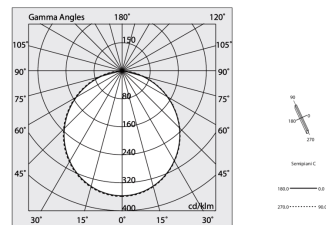

HERO

108647.02 + 108901.99

HERO: 24W 3K 1120 DALI NE + HERO: DIFF. OPALE PER 1120

novalux
ITALIAN LIGHTING DESIGN SINCE 1948

Features

Use: Indoor
Type of installation: WALL, RECESSED INTO PLASTERBOARD, SUSPENDED, CEILING MOUNTED, TRACK
Emission: DIRECT
Optics: OPAL
Colour: BLACK
Dimming: PUSH, DALI
Emergency: NO
L: 1120mm
A: 53mm
H: 69mm
Made in: ITALY
Warranty: 5 years
Weight: 2.8kg

Tech data

Luminaire input power: 28.5W
Luminaire luminous flux: 1942lm
IP: 40
Insulation class: I
No. of driver per product: 1
Supply voltage: 220-240V 50/60Hz
SELV: Si

Source

Light source: LED
Source power: 24W
Colour temperature: 3000K
CRI: >90
Colour tolerance: 3 Step MacAdam
LED lifespan: 50000h L90 B10

Compliance

CEI EN 60598-1:2021 + A11:2023, CEI EN 60598-2-1:2022, CEI EN 60598-2-2:2012

Standards

Photobiological risk: RISK GROUP 0 Certified fixture in EXEMPT GROUP, in accordance with CEI EN 62471:2010-01, IEC TR 62778:2014.
CAM edilizia: The product complies with the requirements for public buildings, ministerial decree of 23rd June 2022 n.256.

[HERO: View more product info](#)

Novalux S.r.l. via Marzabotto, 2 40050 Funo di Argelato (BO) Italy
Tel: +39 051 860558 · Fax +39 051 6647859 · Mail: info@novalux.it · VAT number 00536541204 · novalux.com
Company subject to the management and coordination by SLV GmbH

This technical data sheet is owned by Novalux S.r.l., all rights reserved. Novalux S.r.l. reserves the right to make changes without prior notice.
Last update: 6/8/2025, 13:21:48