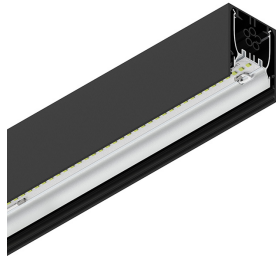

HERO

108647.02 + 108901.99

HERO: 24W 3K 1120 DALI NE + HERO: DIFF. OPALE PER 1120

novalux
ITALIAN LIGHTING DESIGN SINCE 1948

Features

Use: Indoor
Type of installation: WALL, RECESSED INTO PLASTERBOARD, SUSPENDED, CEILING MOUNTED, TRACK
Emission: DIRECT
Optics: OPAL
Colour: BLACK
Dimming: PUSH, DALI
Emergency: NO
L: 1120mm
A: 53mm
H: 69mm
Made in: ITALY
Warranty: 5 years
Weight: 2.8kg

Tech data

Luminaire input power: 28.5W
Luminaire luminous flux: 1942lm
IP: 40
Insulation class: I
No. of driver per product: 1
Supply voltage: 220-240V 50/60Hz
SELV: Si

Source

Light source: LED
Source power: 24W
Colour temperature: 3000K
CRI: >90
Colour tolerance: 3 Step MacAdam
LED lifespan: 50000h L90 B10