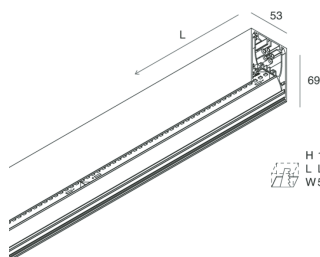

## Features

Use: Indoor  
Type of installation: WALL, RECESSED INTO PLASTERBOARD, SUSPENDED, CEILING MOUNTED, TRACK  
Emission: DIRECT  
Optics: OPAL  
Colour: BLACK  
Dimming: PUSH, DALI  
Emergency: NO  
L: 2800mm  
A: 53mm  
H: 69mm  
Made in: ITALY  
Warranty: 5 years  
Weight: 9.7kg

## Features

Use: Indoor  
Optics: OPAL  
L: 2800mm  
A: 48mm  
H: 6mm  
Made in: ITALY  
Warranty: 5 years  
Weight: 0.6kg