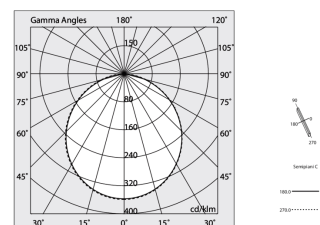

# HERO

108653.02 + 108907.99

HERO: 59W 3K 2800 DALI NE + HERO: DIFF. OPALE PER 2800

**novalux**  
ITALIAN LIGHTING DESIGN SINCE 1948