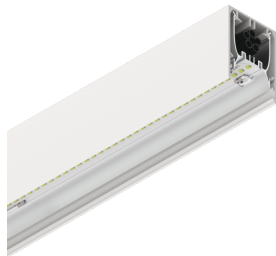

HERO

108654.01 + 108901.99

HERO: 24W 4K 1120 DALI BIA + HERO: DIFF. OPALE PER 1120

novalux
ITALIAN LIGHTING DESIGN SINCE 1948

Features

Use: Indoor
Type of installation: WALL, RECESSED INTO PLASTERBOARD, SUSPENDED, CEILING MOUNTED, TRACK
Emission: DIRECT
Optics: OPAL
Colour: WHITE
Dimming: PUSH, DALI
Emergency: NO
L: 1120mm
A: 53mm
H: 69mm
Made in: ITALY
Warranty: 5 years
Weight: 2.8kg