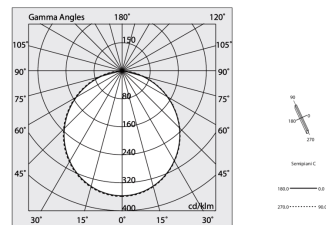

HERO

108654.01 + 108901.99

HERO: 24W 4K 1120 DALI BIA + HERO: DIFF. OPALE PER 1120

novalux
ITALIAN LIGHTING DESIGN SINCE 1948

Features

Use: Indoor
Type of installation: WALL, RECESSED INTO PLASTERBOARD, SUSPENDED, CEILING MOUNTED, TRACK
Emission: DIRECT
Optics: OPAL
Colour: WHITE
Dimming: PUSH, DALI
Emergency: NO
L: 1120mm
A: 53mm
H: 69mm
Made in: ITALY
Warranty: 5 years
Weight: 2.8kg