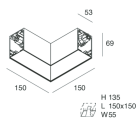

HERO: MOD.CIECO ANG.DX 150 CAF

108678.20