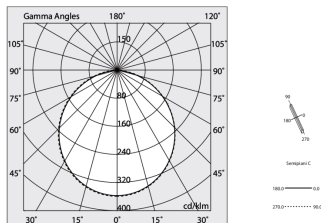

HERO

108661.21 + 108908.99

HERO: ANG.SX 24W 2.7K 589 DALI CAP + HERO: ANG.N.2 DIFF.OPALE PER 589

novalux
ITALIAN LIGHTING DESIGN SINCE 1948

H 135
L 589x589
W 55

Features

Use: Indoor
Type of installation: WALL, RECESSED INTO PLASTERBOARD, SUSPENDED, CEILING MOUNTED, TRACK
Emission: DIRECT
Optics: OPAL
Colour: CAPPUCCINO
Dimming: PUSH, DALI
Emergency: NO
L: 589x589mm
A: 53mm
H: 69mm
Made in: ITALY
Warranty: 5 years
Weight: 2.1kg