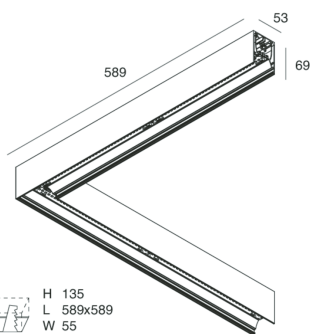

HERO

108661.21 + 108908.99

HERO: ANG.SX 24W 2.7K 589 DALI CAP + HERO: ANG.N.2 DIFF.OPALE PER 589

novalux
ITALIAN LIGHTING DESIGN SINCE 1948

H 135
L 589x589
W 55

Features

Use: Indoor
Type of installation: WALL, RECESSED INTO PLASTERBOARD, SUSPENDED, CEILING MOUNTED, TRACK
Emission: DIRECT
Optics: OPAL
Colour: CAPPUCCINO
Dimming: PUSH, DALI
Emergency: NO
L: 589x589mm
A: 53mm
H: 69mm
Made in: ITALY
Warranty: 5 years
Weight: 2.1kg

HERO: ANG.SX 24W 2.7K 589 DALI CAP + HERO: ANG.N.2 DIFF.OPALE PER 589

novalux
ITALIAN LIGHTING DESIGN SINCE 1948

Features

Use: Indoor
Optics: OPAL
L: 589x589mm
A: 48mm
H: 6mm
Made in: ITALY
Warranty: 5 years
Weight: 0.2kg