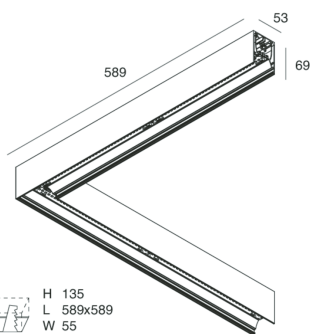

HERO

108662.01 + 108908.99

HERO: ANG.SX 24W 3K 589 DALI BIA + HERO: ANG.N.2 DIFF.OPALE PER 589

novalux
ITALIAN LIGHTING DESIGN SINCE 1948

Features

Use: Indoor
Type of installation: WALL, RECESSED INTO PLASTERBOARD, SUSPENDED, CEILING MOUNTED, TRACK
Emission: DIRECT
Optics: OPAL
Colour: WHITE
Dimming: PUSH, DALI
Emergency: NO
L: 589x589mm
A: 53mm
H: 69mm
Made in: ITALY
Warranty: 5 years
Weight: 2.1kg

HERO: ANG.SX 24W 3K 589 DALI BIA + HERO: ANG.N.2 DIFF.OPALE PER 589

novalux
ITALIAN LIGHTING DESIGN SINCE 1948

Features

Use: Indoor
Optics: OPAL
L: 589x589mm
A: 48mm
H: 6mm
Made in: ITALY
Warranty: 5 years
Weight: 0.2kg