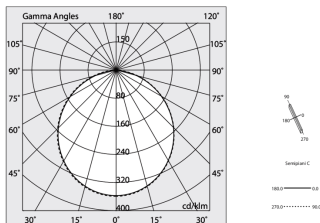

H 135
L 589x589
W 55

Features

Use: Indoor
Type of installation: WALL, RECESSED INTO PLASTERBOARD, SUSPENDED, CEILING MOUNTED, TRACK
Emission: DIRECT
Optics: OPAL
Colour: CAFFE
Dimming: PUSH, DALI
Emergency: NO
L: 589x589mm
A: 53mm
H: 69mm
Made in: ITALY
Warranty: 5 years
Weight: 2.1kg