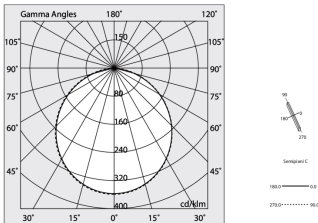

H 135
L 589x589
W 55

Features

Use: Indoor
Type of installation: WALL, RECESSED INTO PLASTERBOARD, SUSPENDED, CEILING MOUNTED, TRACK
Emission: DIRECT
Optics: OPAL
Colour: CAPPUCCINO
Dimming: PUSH, DALI
Emergency: NO
L: 589x589mm
A: 53mm
H: 69mm
Made in: ITALY
Warranty: 5 years
Weight: 2.1kg