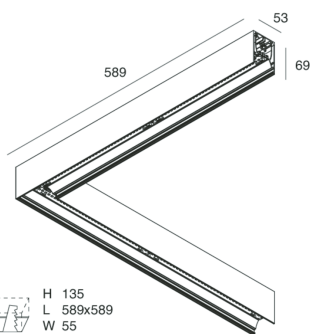

## Features

Use: Indoor  
Type of installation: WALL, RECESSED INTO PLASTERBOARD, SUSPENDED, CEILING MOUNTED, TRACK  
Emission: DIRECT  
Optics: OPAL  
Colour: CAFFE  
Dimming: PUSH, DALI  
Emergency: NO  
L: 589x589mm  
A: 53mm  
H: 69mm  
Made in: ITALY  
Warranty: 5 years  
Weight: 2.1kg

## Features

Use: Indoor  
Optics: OPAL  
L: 589x589mm  
A: 48mm  
H: 6mm  
Made in: ITALY  
Warranty: 5 years  
Weight: 0.2kg