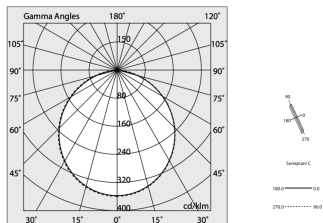

HERO

108663.20 + 108908.99

HERO: ANG.SX 24W 4K 589 DALI CAF + HERO: ANG.N.2 DIFF.OPALE PER 589

novalux
ITALIAN LIGHTING DESIGN SINCE 1948

Features

Use: Indoor
Type of installation: WALL, RECESSED INTO PLASTERBOARD, SUSPENDED, CEILING MOUNTED, TRACK
Emission: DIRECT
Optics: OPAL
Colour: CAFFE
Dimming: PUSH, DALI
Emergency: NO
L: 589x589mm
A: 53mm
H: 69mm
Made in: ITALY
Warranty: 5 years
Weight: 2.1kg

Tech data

Luminaire input power: 28.5W
Luminaire luminous flux: 2147lm
IP: 40
Insulation class: I
No. of driver per product: 1
Supply voltage: 220-240V 50/60Hz
SELV: Si

Source

Light source: LED
Source power: 24W
Colour temperature: 4000K
CRI: >90
Colour tolerance: 3 Step MacAdam
LED lifespan: 50000h L90 B10

Compliance

CEI EN 60598-1:2021 + A11:2023, CEI EN 60598-2-1:2022, CEI EN 60598-2-2:2012

Standards

Photobiological risk: RISK GROUP 0 Certified fixture in EXEMPT GROUP, in accordance with CEI EN 62471:2010-01, IEC TR 62778:2014.

CAM edilizia: The product complies with the requirements for public buildings, ministerial decree of 23rd June 2022 n.256.

[HERO: View more product info](#)

Novalux S.r.l. via Marzabotto, 2 40050 Funo di Argelato (BO) Italy
Tel: +39 051 860558 · Fax +39 051 6647859 · Mail: info@novalux.it · VAT number 00536541204 · novalux.com
Company subject to the management and coordination by SLV GmbH

This technical data sheet is owned by Novalux S.r.l., all rights reserved. Novalux S.r.l. reserves the right to make changes without prior notice.
Last update: 6/8/2025, 13:16:51