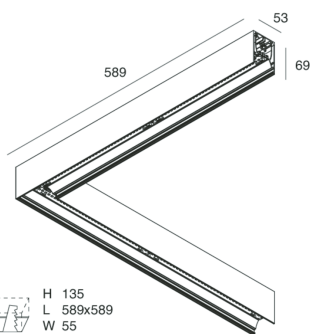

## Features

Use: Indoor  
Type of installation: WALL, RECESSED INTO PLASTERBOARD, SUSPENDED, CEILING MOUNTED, TRACK  
Emission: DIRECT  
Optics: OPAL  
Colour: WHITE  
Dimming: PUSH, DALI  
Emergency: NO  
L: 589x589mm  
A: 53mm  
H: 69mm  
Made in: ITALY  
Warranty: 5 years  
Weight: 2.1kg

## Features

Use: Indoor  
Optics: OPAL  
L: 589x589mm  
A: 48mm  
H: 6mm  
Made in: ITALY  
Warranty: 5 years  
Weight: 0.2kg