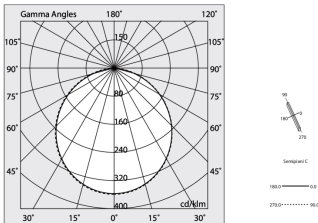

H 135
L 589x589
W 55

Features

Use: Indoor
Type of installation: WALL, RECESSED INTO PLASTERBOARD, SUSPENDED, CEILING MOUNTED, TRACK
Emission: DIRECT
Optics: OPAL
Colour: BLACK
Dimming: PUSH, DALI
Emergency: NO
L: 589x589mm
A: 53mm
H: 69mm
Made in: ITALY
Warranty: 5 years
Weight: 2.1kg