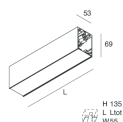

HERO: MOD.CIECO 1400 NE

108680.02