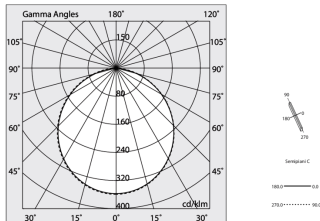

H 135
L 589x589
W 55

Features

Use: Indoor
Type of installation: WALL, RECESSED INTO PLASTERBOARD, SUSPENDED, CEILING MOUNTED, TRACK
Emission: DIRECT
Optics: OPAL
Colour: CAPPUCCINO
Dimming: PUSH, DALI
Emergency: NO
L: 589x589mm
A: 53mm
H: 69mm
Made in: ITALY
Warranty: 5 years
Weight: 2.1kg