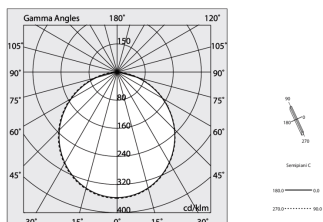

H 135
L 589x589
W 55

Features

Use: Indoor
Type of installation: WALL, RECESSED INTO PLASTERBOARD, SUSPENDED, CEILING MOUNTED, TRACK
Emission: DIRECT
Optics: OPAL
Colour: BLACK
Dimming: PUSH, DALI
Emergency: NO
L: 589x589mm
A: 53mm
H: 69mm
Made in: ITALY
Warranty: 5 years
Weight: 2.1kg