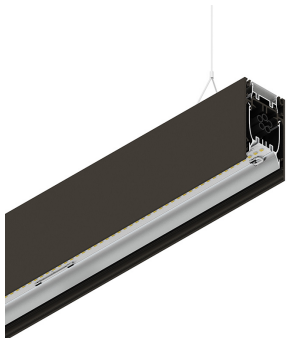

HERO B

108701.20 + 108901.99

HERO B: 43W 2.7K 1120 CAF + HERO: DIFF. OPALE PER 1120

novalux
ITALIAN LIGHTING DESIGN SINCE 1948

Features

Use: Indoor
Type of installation: SUSPENDED
Emission: DIRECT/INDIRECT
Optics: OPAL
Colour: CAFFE
Dimming: ON/OFF
Emergency: NO
L: 1120mm
A: 53mm
H: 92mm
Made in: ITALY
Warranty: 5 years
Weight: 4kg

Tech data

Luminaire input power: 48.5W
Luminaire luminous flux: 3985lm
Indirect luminous flux: 2076lm
IP: 40
Insulation class: I
No. of driver per product: 2
Supply voltage: 220-240V 50/60Hz
SELV: Si

Source