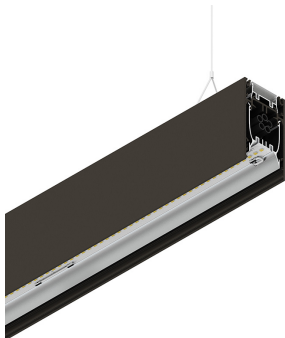

# HERO B

108702.20 + 108902.99

HERO B: 55W 2.7K 1400 CAF + HERO: DIFF. OPALE PER 1400

**novalux**  
ITALIAN LIGHTING DESIGN SINCE 1948

## Features

Use: Indoor  
Type of installation: SUSPENDED  
Emission: DIRECT/INDIRECT  
Optics: OPAL  
Colour: CAFFE  
Dimming: ON/OFF  
Emergency: NO  
L: 1400mm  
A: 53mm  
H: 92mm  
Made in: ITALY  
Warranty: 5 years  
Weight: 5kg