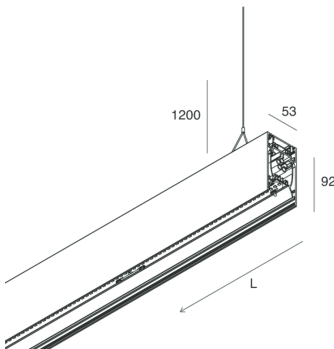

## Features

Use: Indoor  
Type of installation: SUSPENDED  
Emission: DIRECT/INDIRECT  
Optics: OPAL  
Colour: CAFFE  
Dimming: ON/OFF  
Emergency: NO  
L: 1400mm  
A: 53mm  
H: 92mm  
Made in: ITALY  
Warranty: 5 years  
Weight: 5kg

## Features

Use: Indoor  
Optics: OPAL  
L: 1400mm  
A: 48mm  
H: 6mm  
Made in: ITALY  
Warranty: 5 years  
Weight: 0.2kg