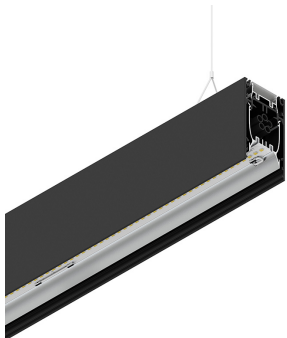

HERO B

108706.02 + 108906.99

HERO B: 103W 2.7K 2520 NE + HERO: DIFF. OPALE PER 2520

novalux
ITALIAN LIGHTING DESIGN SINCE 1948

Features

Use: Indoor
Type of installation: SUSPENDED
Emission: DIRECT/INDIRECT
Optics: OPAL
Colour: BLACK
Dimming: ON/OFF
Emergency: NO
L: 2520mm
A: 53mm
H: 92mm
Made in: ITALY
Warranty: 5 years
Weight: 9kg

Tech data

Luminaire input power: 120.6W
Luminaire luminous flux: 9828lm
Indirect luminous flux: 5533lm
IP: 40
Insulation class: I
No. of driver per product: 4
Supply voltage: 220-240V 50/60Hz
SELV: Si

Source