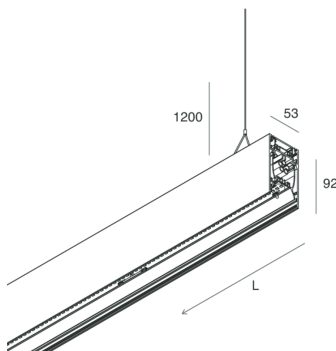

HERO B

108706.20 + 108906.99

HERO B: 103W 2.7K 2520 CAF + HERO: DIFF. OPALE PER 2520

novalux
ITALIAN LIGHTING DESIGN SINCE 1948

Features

Use: Indoor
Type of installation: SUSPENDED
Emission: DIRECT/INDIRECT
Optics: OPAL
Colour: CAFFE
Dimming: ON/OFF
Emergency: NO
L: 2520mm
A: 53mm
H: 92mm
Made in: ITALY
Warranty: 5 years
Weight: 9kg