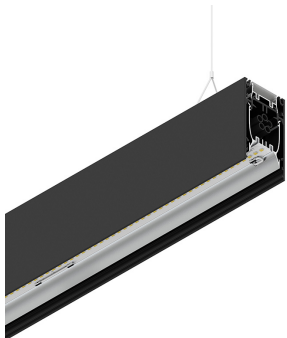

HERO B

108707.02 + 108907.99

HERO B: 113W 2.7K 2800 NE + HERO: DIFF. OPALE PER 2800

novalux
ITALIAN LIGHTING DESIGN SINCE 1948

Features

Use: Indoor
Type of installation: SUSPENDED
Emission: DIRECT/INDIRECT
Optics: OPAL
Colour: BLACK
Dimming: ON/OFF
Emergency: NO
L: 2800mm
A: 53mm
H: 92mm
Made in: ITALY
Warranty: 5 years
Weight: 10kg

Tech data

Luminaire input power: 132.5W
Luminaire luminous flux: 10998lm
Indirect luminous flux: 6226lm
IP: 40
Insulation class: I
No. of driver per product: 4
Supply voltage: 220-240V 50/60Hz
SELV: Si