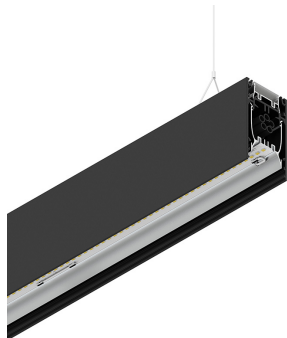

HERO B

108711.02 + 108904.99

HERO B: 79W 3K 1960 NE + HERO: DIFF. OPALE PER 1960

novalux
ITALIAN LIGHTING DESIGN SINCE 1948

Features

Use: Indoor
Type of installation: SUSPENDED
Emission: DIRECT/INDIRECT
Optics: OPAL
Colour: BLACK
Dimming: ON/OFF
Emergency: NO
L: 1960mm
A: 53mm
H: 92mm
Made in: ITALY
Warranty: 5 years
Weight: 7kg

Tech data

Luminaire input power: 88.8W
Luminaire luminous flux: 7643lm
Indirect luminous flux: 4245lm
IP: 40
Insulation class: I
No. of driver per product: 3
Supply voltage: 220-240V 50/60Hz
SELV: Si

Source