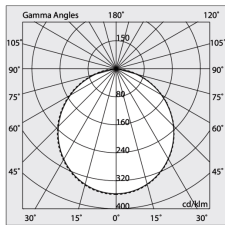

Novalux S.r.l. via Marzabotto, 2 40050 Funo di Argelato (BO) Italy
Tel: +39 051 860558 · Fax +39 051 6647859 · Mail: info@novalux.it · VAT number 00536541204 · novalux.com
Company subject to the management and coordination by SLV GmbH

This technical data sheet is owned by Novalux S.r.l., all rights reserved. Novalux S.r.l. reserves the right to make changes without prior notice.
Last update: 6/8/2025, 13:41:14