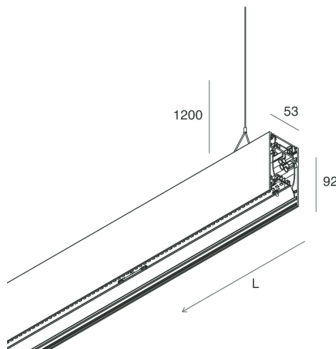

HERO B

108711.02 + 108904.99

HERO B: 79W 3K 1960 NE + HERO: DIFF. OPALE PER 1960

novalux
ITALIAN LIGHTING DESIGN SINCE 1948

Features

Use: Indoor
Type of installation: SUSPENDED
Emission: DIRECT/INDIRECT
Optics: OPAL
Colour: BLACK
Dimming: ON/OFF
Emergency: NO
L: 1960mm
A: 53mm
H: 92mm
Made in: ITALY
Warranty: 5 years
Weight: 7kg