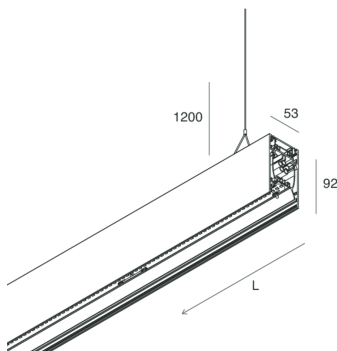

HERO B

108712.02 + 108905.99

HERO B: 91W 3K 2240 NE + HERO: DIFF. OPALE PER 2240

novalux
ITALIAN LIGHTING DESIGN SINCE 1948

Features

Use: Indoor
Type of installation: SUSPENDED
Emission: DIRECT/INDIRECT
Optics: OPAL
Colour: BLACK
Dimming: ON/OFF
Emergency: NO
L: 2240mm
A: 53mm
H: 92mm
Made in: ITALY
Warranty: 5 years
Weight: 8kg