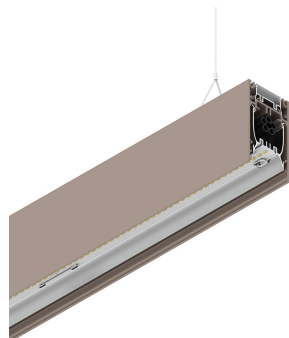

# HERO B

108712.21 + 108905.99

HERO B: 91W 3K 2240 CAP + HERO: DIFF. OPALE PER 2240

**novalux**  
ITALIAN LIGHTING DESIGN SINCE 1948

## Features

Use: Indoor  
Type of installation: SUSPENDED  
Emission: DIRECT/INDIRECT  
Optics: OPAL  
Colour: CAPPUCCINO  
Dimming: ON/OFF  
Emergency: NO  
L: 2240mm  
A: 53mm  
H: 92mm  
Made in: ITALY  
Warranty: 5 years  
Weight: 8kg