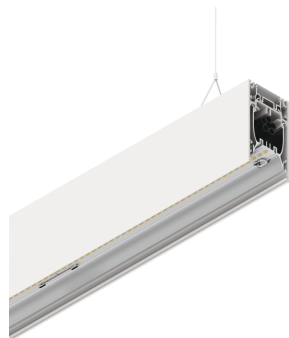

HERO B

108719.01 + 108905.99

HERO B: 91W 4K 2240 BIA + HERO: DIFF. OPALE PER 2240

novalux
ITALIAN LIGHTING DESIGN SINCE 1948

Features

Use: Indoor
Type of installation: SUSPENDED
Emission: DIRECT/INDIRECT
Optics: OPAL
Colour: WHITE
Dimming: ON/OFF
Emergency: NO
L: 2240mm
A: 53mm
H: 92mm
Made in: ITALY
Warranty: 5 years
Weight: 8kg

Tech data

Luminaire input power: 105.9W
Luminaire luminous flux: 9487lm
Indirect luminous flux: 5193lm
IP: 40
Insulation class: I
No. of driver per product: 4
Supply voltage: 220-240V 50/60Hz
SELV: Si

Source