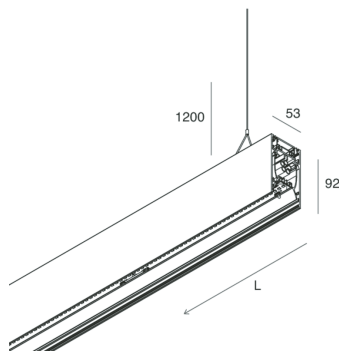

HERO B

108719.01 + 108905.99

HERO B: 91W 4K 2240 BIA + HERO: DIFF. OPALE PER 2240

novalux
ITALIAN LIGHTING DESIGN SINCE 1948

Features

Use: Indoor
Type of installation: SUSPENDED
Emission: DIRECT/INDIRECT
Optics: OPAL
Colour: WHITE
Dimming: ON/OFF
Emergency: NO
L: 2240mm
A: 53mm
H: 92mm
Made in: ITALY
Warranty: 5 years
Weight: 8kg