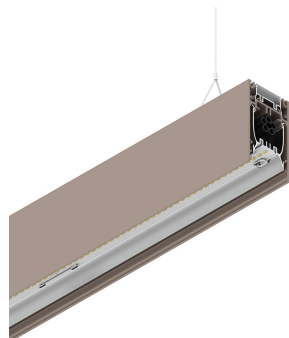

# HERO B

108719.21 + 108905.99

HERO B: 91W 4K 2240 CAP + HERO: DIFF. OPALE PER 2240

**novalux**  
ITALIAN LIGHTING DESIGN SINCE 1948

## Features

Use: Indoor  
Type of installation: SUSPENDED  
Emission: DIRECT/INDIRECT  
Optics: OPAL  
Colour: CAPPUCCINO  
Dimming: ON/OFF  
Emergency: NO  
L: 2240mm  
A: 53mm  
H: 92mm  
Made in: ITALY  
Warranty: 5 years  
Weight: 8kg