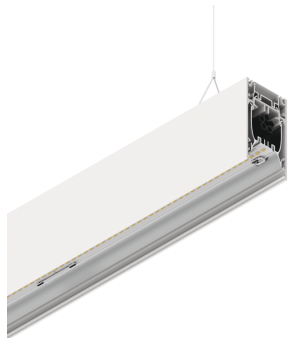

# HERO B

108720.01 + 108906.99

HERO B: 103W 4K 2520 BIA + HERO: DIFF. OPALE PER 2520

**novalux**  
ITALIAN LIGHTING DESIGN SINCE 1948

## Features

Use: Indoor  
Type of installation: SUSPENDED  
Emission: DIRECT/INDIRECT  
Optics: OPAL  
Colour: WHITE  
Dimming: ON/OFF  
Emergency: NO  
L: 2520mm  
A: 53mm  
H: 92mm  
Made in: ITALY  
Warranty: 5 years  
Weight: 9kg