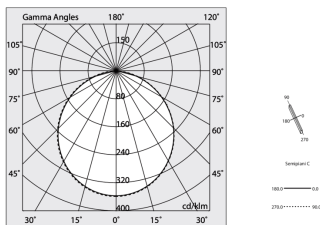

Novalux S.r.l. via Marzabotto, 2 40050 Funo di Argelato (BO) Italy
Tel: +39 051 860558 · Fax +39 051 6647859 · Mail: info@novalux.it · VAT number 00536541204 · novalux.com
Company subject to the management and coordination by SLV GmbH

This technical data sheet is owned by Novalux S.r.l., all rights reserved. Novalux S.r.l. reserves the right to make changes without prior notice.
Last update: 6/8/2025, 13:35:57