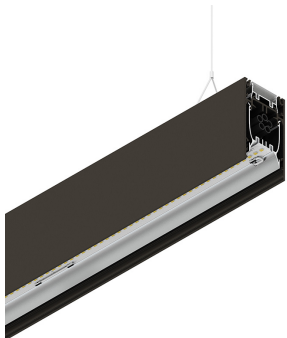

# HERO B

108720.20 + 108906.99

HERO B: 103W 4K 2520 CAF + HERO: DIFF. OPALE PER 2520

**novalux**  
ITALIAN LIGHTING DESIGN SINCE 1948

## Features

Use: Indoor  
Type of installation: SUSPENDED  
Emission: DIRECT/INDIRECT  
Optics: OPAL  
Colour: CAFFE  
Dimming: ON/OFF  
Emergency: NO  
L: 2520mm  
A: 53mm  
H: 92mm  
Made in: ITALY  
Warranty: 5 years  
Weight: 9kg