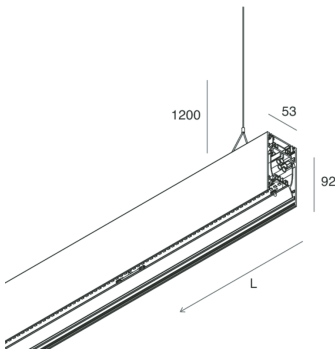

## Features

Use: Indoor  
Type of installation: SUSPENDED  
Emission: DIRECT/INDIRECT  
Optics: OPAL  
Colour: CAFFE  
Dimming: ON/OFF  
Emergency: NO  
L: 2520mm  
A: 53mm  
H: 92mm  
Made in: ITALY  
Warranty: 5 years  
Weight: 9kg

## Features

Use: Indoor  
Optics: OPAL  
L: 2520mm  
A: 48mm  
H: 6mm  
Made in: ITALY  
Warranty: 5 years  
Weight: 0.6kg