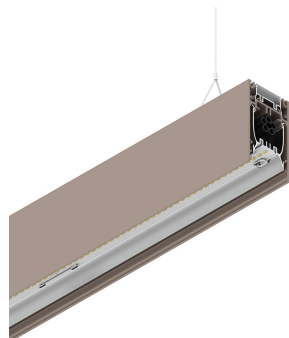

HERO B

108723.21 + 108903.99

HERO B: EM 67W 3K 1680 CAP + HERO: DIFF. OPALE PER 1680

novalux
ITALIAN LIGHTING DESIGN SINCE 1948

Features

Use: Indoor
Type of installation: SUSPENDED
Emission: DIRECT/INDIRECT
Optics: OPAL
Colour: CAPPUCCINO
Dimming: ON/OFF
Emergency: Autonomy 1h/Recharge time 12h
L: 1680mm
A: 53mm
H: 92mm
Made in: ITALY
Warranty: 5 years except battery
Weight: 7kg

Tech data

Luminaire input power: 74.9W
Luminaire luminous flux: 6450lm
Indirect luminous flux: 3537lm
Luminous flux in emergency: 10%
IP: 40
Insulation class: I
No. of driver per product: 2
Supply voltage: 220-240V 50/60Hz
SELV: Si