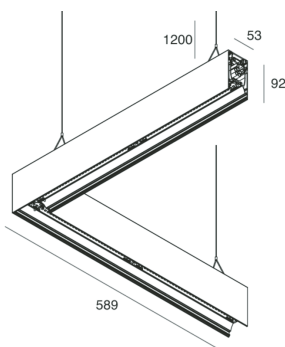

HERO B

108727.21 + 108908.99

HERO B: ANG.SX 50W 4K 589 CAP + HERO: ANG.N.2 DIFF.OPALE PER 589

novalux
ITALIAN LIGHTING DESIGN SINCE 1948

Features

Use: Indoor
Type of installation: SUSPENDED
Emission: DIRECT/INDIRECT
Optics: OPAL
Colour: CAPPUCCINO
Dimming: ON/OFF
Emergency: NO
L: 589x589mm
A: 53mm
H: 92mm
Made in: ITALY
Warranty: 5 years
Weight: 3.3kg

HERO B: ANG.SX 50W 4K 589 CAP + HERO: ANG.N.2 DIFF.OPALE PER 589

novalux
ITALIAN LIGHTING DESIGN SINCE 1948

Features

Use: Indoor
Optics: OPAL
L: 589x589mm
A: 48mm
H: 6mm
Made in: ITALY
Warranty: 5 years
Weight: 0.2kg