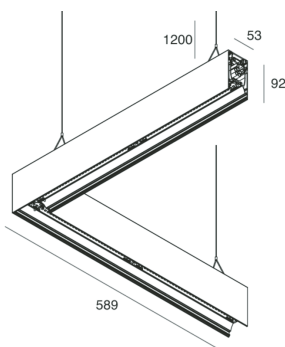

HERO B

108730.02 + 108908.99

HERO B: ANG.DX 50W 4K 589 NE + HERO: ANG.N.2 DIFF.OPALE PER 589

novalux
ITALIAN LIGHTING DESIGN SINCE 1948

Features

Use: Indoor
Type of installation: SUSPENDED
Emission: DIRECT/INDIRECT
Optics: OPAL
Colour: BLACK
Dimming: ON/OFF
Emergency: NO
L: 589x589mm
A: 53mm
H: 92mm
Made in: ITALY
Warranty: 5 years
Weight: 3.3kg