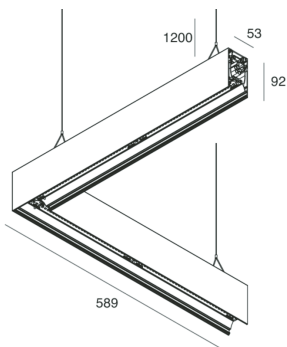

HERO B

108730.21 + 108908.99

HERO B: ANG.DX 50W 4K 589 CAP + HERO: ANG.N.2 DIFF.OPALE PER 589

novalux
ITALIAN LIGHTING DESIGN SINCE 1948

Features

Use: Indoor
Type of installation: SUSPENDED
Emission: DIRECT/INDIRECT
Optics: OPAL
Colour: CAPPUCCINO
Dimming: ON/OFF
Emergency: NO
L: 589x589mm
A: 53mm
H: 92mm
Made in: ITALY
Warranty: 5 years
Weight: 3.3kg

HERO B: ANG.DX 50W 4K 589 CAP + HERO: ANG.N.2 DIFF.OPALE PER 589

novalux
ITALIAN LIGHTING DESIGN SINCE 1948

Features

Use: Indoor
Optics: OPAL
L: 589x589mm
A: 48mm
H: 6mm
Made in: ITALY
Warranty: 5 years
Weight: 0.2kg