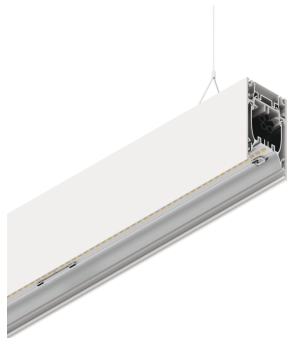

# HERO B

108737.01 + 108901.99

HERO B: 43W 2.7K 1120 DALI BIA + HERO: DIFF. OPALE PER 1120

**novalux**  
ITALIAN LIGHTING DESIGN SINCE 1948

## Features

Use: Indoor  
Type of installation: SUSPENDED  
Emission: DIRECT/INDIRECT  
Optics: OPAL  
Colour: WHITE  
Dimming: DALI  
Emergency: NO  
L: 1120mm  
A: 53mm  
H: 92mm  
Made in: ITALY  
Warranty: 5 years  
Weight: 4kg