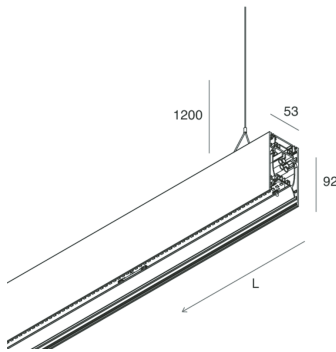

## Features

Use: Indoor  
Type of installation: SUSPENDED  
Emission: DIRECT/INDIRECT  
Optics: OPAL  
Colour: WHITE  
Dimming: DALI  
Emergency: NO  
L: 1120mm  
A: 53mm  
H: 92mm  
Made in: ITALY  
Warranty: 5 years  
Weight: 4kg

## Features

Use: Indoor  
Optics: OPAL  
L: 1120mm  
A: 48mm  
H: 6mm  
Made in: ITALY  
Warranty: 5 years  
Weight: 0.13kg