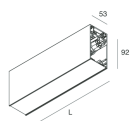

HERO B: MOD.CIECO 1680 BIA

1087A8.01