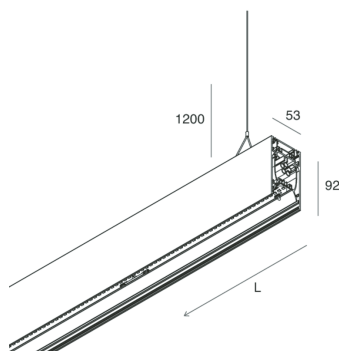

HERO B

108737.01H + 108901.99

novalux
ITALIAN LIGHTING DESIGN SINCE 1948

Features

Use: Indoor
Type of installation: SUSPENDED
Emission: DIRECT/INDIRECT
Optics: OPAL
Colour: WHITE
Dimming: DALI
Emergency: NO
L: 1120mm
A: 53mm
H: 92mm
Made in: ITALY
Warranty: 5 years
Weight: 4kg