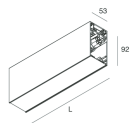

HERO B: MOD.CIECO 1120 BIA

1087A6.01