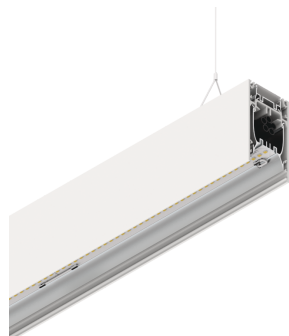

HERO B

108737.01H + 108901.99

novalux
ITALIAN LIGHTING DESIGN SINCE 1948

Features

Use: Indoor
Type of installation: SUSPENDED
Emission: DIRECT/INDIRECT
Optics: OPAL
Colour: WHITE
Dimming: DALI
Emergency: NO
L: 1120mm
A: 53mm
H: 92mm
Made in: ITALY
Warranty: 5 years
Weight: 4kg