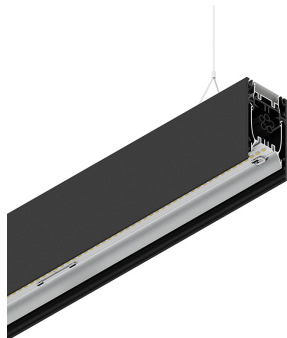

# HERO B

108737.02 + 108901.99

HERO B: 43W 2.7K 1120 DALI NE + HERO: DIFF. OPALE PER 1120

**novalux**  
ITALIAN LIGHTING DESIGN SINCE 1948

## Features

Use: Indoor  
Type of installation: SUSPENDED  
Emission: DIRECT/INDIRECT  
Optics: OPAL  
Colour: BLACK  
Dimming: DALI  
Emergency: NO  
L: 1120mm  
A: 53mm  
H: 92mm  
Made in: ITALY  
Warranty: 5 years  
Weight: 4kg