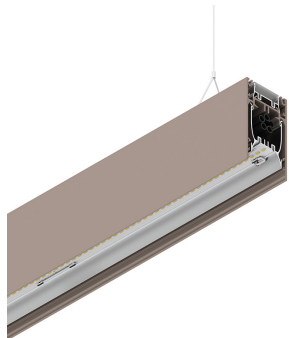

HERO B

108737.21 + 108901.99

HERO B: 43W 2.7K 1120 DALI CAP + HERO: DIFF. OPALE PER 1120

novalux
ITALIAN LIGHTING DESIGN SINCE 1948

Features

Use: Indoor
Type of installation: SUSPENDED
Emission: DIRECT/INDIRECT
Optics: OPAL
Colour: CAPPUCCINO
Dimming: DALI
Emergency: NO
L: 1120mm
A: 53mm
H: 92mm
Made in: ITALY
Warranty: 5 years
Weight: 4kg

Tech data

Luminaire input power: 48.5W
Luminaire luminous flux: 3985lm
Indirect luminous flux: 2076lm
IP: 40
Insulation class: I
No. of driver per product: 2
Supply voltage: 220-240V 50/60Hz
SELV: Si

Source