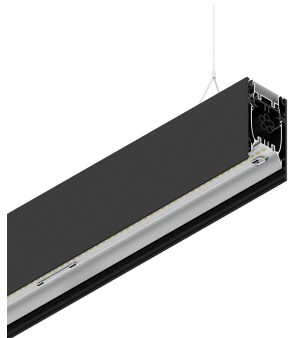

HERO B

108738.02H + 108902.99

novalux
ITALIAN LIGHTING DESIGN SINCE 1948

Features

Use: Indoor
Type of installation: SUSPENDED
Emission: DIRECT/INDIRECT
Optics: OPAL
Colour: BLACK
Dimming: DALI
Emergency: NO
L: 1400mm
A: 53mm
H: 92mm
Made in: ITALY
Warranty: 5 years
Weight: 5kg