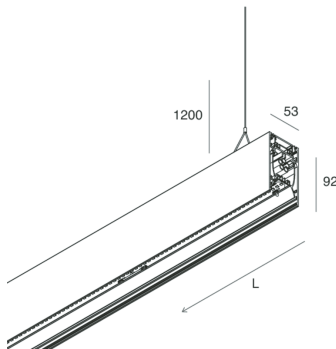

HERO B

108738.02H + 108902.99

novalux
ITALIAN LIGHTING DESIGN SINCE 1948

Features

Use: Indoor
Type of installation: SUSPENDED
Emission: DIRECT/INDIRECT
Optics: OPAL
Colour: BLACK
Dimming: DALI
Emergency: NO
L: 1400mm
A: 53mm
H: 92mm
Made in: ITALY
Warranty: 5 years
Weight: 5kg