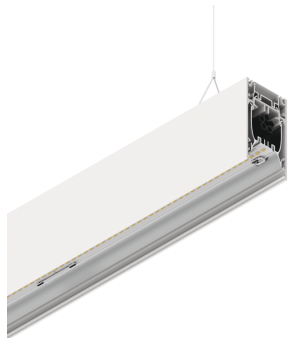

HERO B

108741.01 + 108905.99

HERO B: 91W 2.7K 2240 DALI BIA + HERO: DIFF. OPALE PER 2240

novalux
ITALIAN LIGHTING DESIGN SINCE 1948

Features

Use: Indoor
Type of installation: SUSPENDED
Emission: DIRECT/INDIRECT
Optics: OPAL
Colour: WHITE
Dimming: DALI
Emergency: NO
L: 2240mm
A: 53mm
H: 92mm
Made in: ITALY
Warranty: 5 years
Weight: 8kg

Tech data

Luminaire input power: 105.9W
Luminaire luminous flux: 8660lm
Indirect luminous flux: 4842lm
IP: 40
Insulation class: I
No. of driver per product: 4
Supply voltage: 220-240V 50/60Hz
SELV: Si

Source