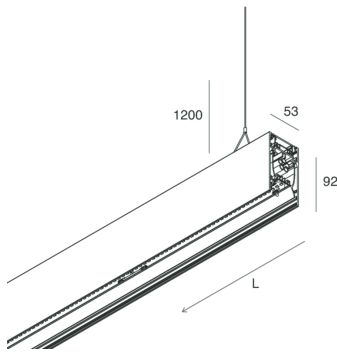

HERO B

108741.01H + 108905.99

novalux
ITALIAN LIGHTING DESIGN SINCE 1948

Features

Use: Indoor
Type of installation: SUSPENDED
Emission: DIRECT/INDIRECT
Optics: OPAL
Colour: WHITE
Dimming: DALI
Emergency: NO
L: 2240mm
A: 53mm
H: 92mm
Made in: ITALY
Warranty: 5 years
Weight: 8kg