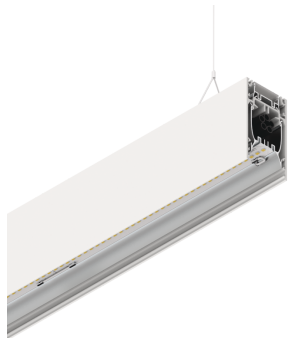

HERO B

108741.01H + 108905.99

novalux
ITALIAN LIGHTING DESIGN SINCE 1948

Features

Use: Indoor
Type of installation: SUSPENDED
Emission: DIRECT/INDIRECT
Optics: OPAL
Colour: WHITE
Dimming: DALI
Emergency: NO
L: 2240mm
A: 53mm
H: 92mm
Made in: ITALY
Warranty: 5 years
Weight: 8kg