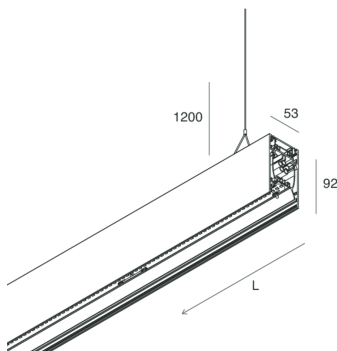

## Features

Use: Indoor  
Type of installation: SUSPENDED  
Emission: DIRECT/INDIRECT  
Optics: OPAL  
Colour: CAFFE  
Dimming: DALI  
Emergency: NO  
L: 2520mm  
A: 53mm  
H: 92mm  
Made in: ITALY  
Warranty: 5 years  
Weight: 9kg

## Features

Use: Indoor  
Optics: OPAL  
L: 2520mm  
A: 48mm  
H: 6mm  
Made in: ITALY  
Warranty: 5 years  
Weight: 0.6kg