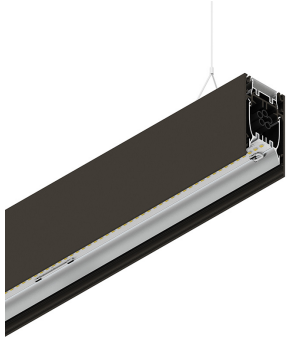

HERO B

108742.20H + 108906.99

novalux
ITALIAN LIGHTING DESIGN SINCE 1948

Features

Use: Indoor
Type of installation: SUSPENDED
Emission: DIRECT/INDIRECT
Optics: OPAL
Colour: CAFFE
Dimming: DALI
Emergency: NO
L: 2520mm
A: 53mm
H: 92mm
Made in: ITALY
Warranty: 5 years
Weight: 9kg