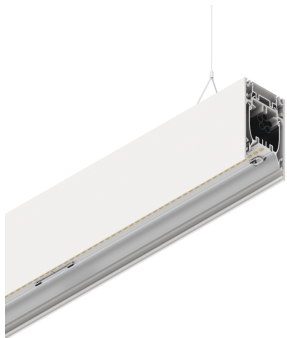

## Features

Use: Indoor  
Type of installation: SUSPENDED  
Emission: DIRECT/INDIRECT  
Optics: OPAL  
Colour: WHITE  
Dimming: DALI  
Emergency: NO  
L: 2800mm  
A: 53mm  
H: 92mm  
Made in: ITALY  
Warranty: 5 years  
Weight: 10kg

## Tech data

Luminaire input power: 132.5W  
Luminaire luminous flux: 10998lm  
Indirect luminous flux: 6226lm  
IP: 40  
Insulation class: I  
Supply voltage: 220-240V 50/60Hz  
SELV: Si