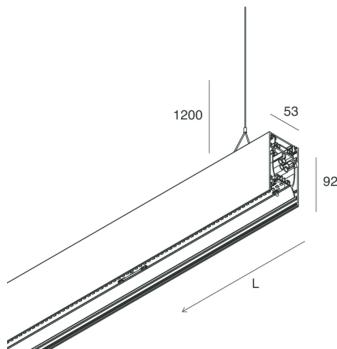

HERO B

108743.02H + 108907.99

novalux
ITALIAN LIGHTING DESIGN SINCE 1948

Features

Use: Indoor
Type of installation: SUSPENDED
Emission: DIRECT/INDIRECT
Optics: OPAL
Colour: BLACK
Dimming: DALI
Emergency: NO
L: 2800mm
A: 53mm
H: 92mm
Made in: ITALY
Warranty: 5 years
Weight: 10kg