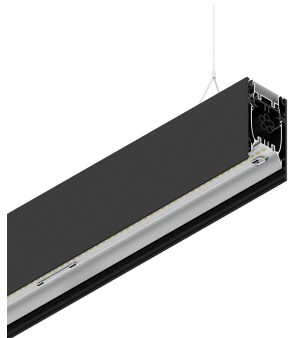

HERO B

108743.02H + 108907.99

novalux
ITALIAN LIGHTING DESIGN SINCE 1948

Features

Use: Indoor
Type of installation: SUSPENDED
Emission: DIRECT/INDIRECT
Optics: OPAL
Colour: BLACK
Dimming: DALI
Emergency: NO
L: 2800mm
A: 53mm
H: 92mm
Made in: ITALY
Warranty: 5 years
Weight: 10kg