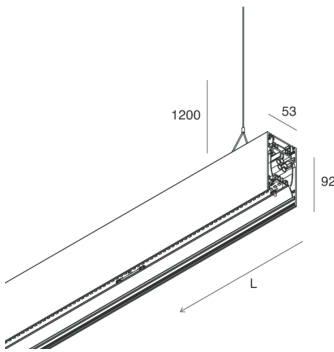

HERO B

108743.20H + 108907.99

novalux
ITALIAN LIGHTING DESIGN SINCE 1948

Features

Use: Indoor
Type of installation: SUSPENDED
Emission: DIRECT/INDIRECT
Optics: OPAL
Colour: CAFFE
Dimming: DALI
Emergency: NO
L: 2800mm
A: 53mm
H: 92mm
Made in: ITALY
Warranty: 5 years
Weight: 10kg