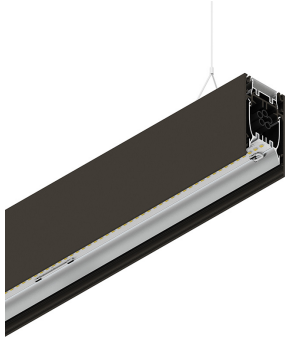

HERO B

108743.20H + 108907.99

novalux
ITALIAN LIGHTING DESIGN SINCE 1948

Features

Use: Indoor
Type of installation: SUSPENDED
Emission: DIRECT/INDIRECT
Optics: OPAL
Colour: CAFFE
Dimming: DALI
Emergency: NO
L: 2800mm
A: 53mm
H: 92mm
Made in: ITALY
Warranty: 5 years
Weight: 10kg

Tech data

Luminaire input power: 132.5W
Luminaire luminous flux: 10998lm
Indirect luminous flux: 6226lm
IP: 40
Insulation class: I
Supply voltage: 220-240V 50/60Hz
SELV: Si

Source

Light source: LED
Source power: 113W
Colour temperature: 2700K
CRI: >90
Colour tolerance: 3 Step MacAdam
LED lifespan: 50000h L80 B20