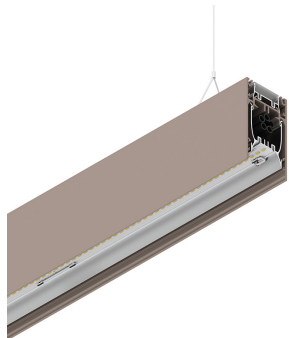

# HERO B

108743.21 + 108907.99

HERO B: 113W 2.7K 2800 DALI CAP + HERO: DIFF. OPALE PER 2800

**novalux**  
ITALIAN LIGHTING DESIGN SINCE 1948

## Features

Use: Indoor  
Type of installation: SUSPENDED  
Emission: DIRECT/INDIRECT  
Optics: OPAL  
Colour: CAPPUCCINO  
Dimming: DALI  
Emergency: NO  
L: 2800mm  
A: 53mm  
H: 92mm  
Made in: ITALY  
Warranty: 5 years  
Weight: 10kg

## Tech data

Luminaire input power: 132.5W  
Luminaire luminous flux: 10998lm  
Indirect luminous flux: 6226lm  
IP: 40  
Insulation class: I  
No. of driver per product: 4  
Supply voltage: 220-240V 50/60Hz  
SELV: Si