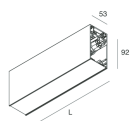

HERO B: MOD.CIECO 1680 NE

1087A8.02