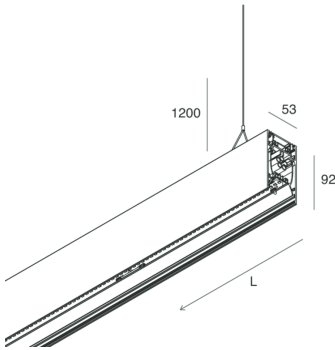

HERO B

108744.02H + 108901.99

novalux
ITALIAN LIGHTING DESIGN SINCE 1948

Features

Use: Indoor
Type of installation: SUSPENDED
Emission: DIRECT/INDIRECT
Optics: OPAL
Colour: BLACK
Dimming: DALI
Emergency: NO
L: 1120mm
A: 53mm
H: 92mm
Made in: ITALY
Warranty: 5 years
Weight: 4kg