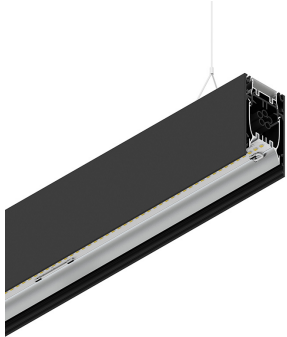

HERO B

108744.02H + 108901.99

novalux
ITALIAN LIGHTING DESIGN SINCE 1948

Features

Use: Indoor
Type of installation: SUSPENDED
Emission: DIRECT/INDIRECT
Optics: OPAL
Colour: BLACK
Dimming: DALI
Emergency: NO
L: 1120mm
A: 53mm
H: 92mm
Made in: ITALY
Warranty: 5 years
Weight: 4kg