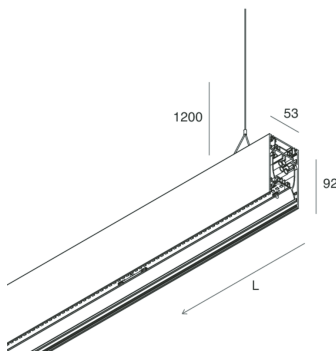

HERO B

108744.20H + 108901.99

novalux
ITALIAN LIGHTING DESIGN SINCE 1948

Features

Use: Indoor
Type of installation: SUSPENDED
Emission: DIRECT/INDIRECT
Optics: OPAL
Colour: CAFFE
Dimming: DALI
Emergency: NO
L: 1120mm
A: 53mm
H: 92mm
Made in: ITALY
Warranty: 5 years
Weight: 4kg