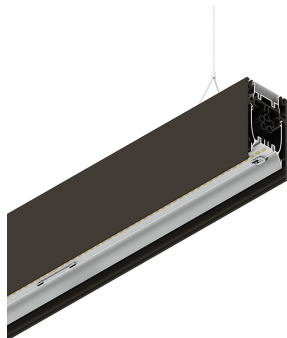

HERO B

108744.20H + 108901.99

novalux
ITALIAN LIGHTING DESIGN SINCE 1948

Features

Use: Indoor
Type of installation: SUSPENDED
Emission: DIRECT/INDIRECT
Optics: OPAL
Colour: CAFFE
Dimming: DALI
Emergency: NO
L: 1120mm
A: 53mm
H: 92mm
Made in: ITALY
Warranty: 5 years
Weight: 4kg