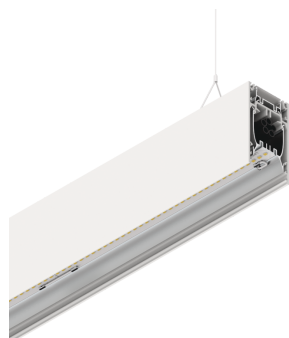

HERO B

108745.01 + 108902.99

HERO B: 55W 3K 1400 DALI BIA + HERO: DIFF. OPALE PER 1400

novalux
ITALIAN LIGHTING DESIGN SINCE 1948

Features

Use: Indoor
Type of installation: SUSPENDED
Emission: DIRECT/INDIRECT
Optics: OPAL
Colour: WHITE
Dimming: DALI
Emergency: NO
L: 1400mm
A: 53mm
H: 92mm
Made in: ITALY
Warranty: 5 years
Weight: 5kg

Tech data

Luminaire input power: 62.9W
Luminaire luminous flux: 5257lm
Indirect luminous flux: 2830lm
IP: 40
Insulation class: I
No. of driver per product: 2
Supply voltage: 220-240V 50/60Hz
SELV: Si

Source