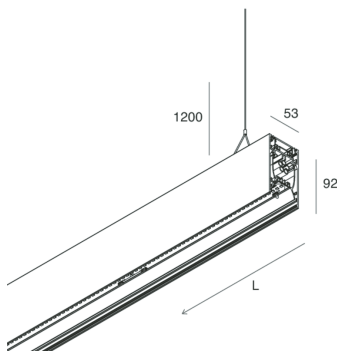

HERO B

108745.01H + 108902.99

novalux
ITALIAN LIGHTING DESIGN SINCE 1948

Features

Use: Indoor
Type of installation: SUSPENDED
Emission: DIRECT/INDIRECT
Optics: OPAL
Colour: WHITE
Dimming: DALI
Emergency: NO
L: 1400mm
A: 53mm
H: 92mm
Made in: ITALY
Warranty: 5 years
Weight: 5kg