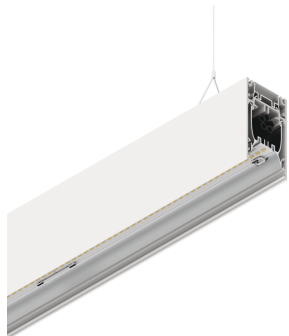

HERO B

108745.01H + 108902.99

novalux
ITALIAN LIGHTING DESIGN SINCE 1948

Features

Use: Indoor
Type of installation: SUSPENDED
Emission: DIRECT/INDIRECT
Optics: OPAL
Colour: WHITE
Dimming: DALI
Emergency: NO
L: 1400mm
A: 53mm
H: 92mm
Made in: ITALY
Warranty: 5 years
Weight: 5kg