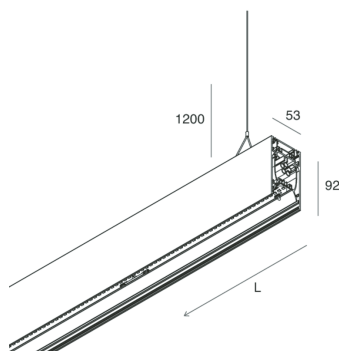

HERO B

108745.02H + 108902.99

novalux
ITALIAN LIGHTING DESIGN SINCE 1948

Features

Use: Indoor
Type of installation: SUSPENDED
Emission: DIRECT/INDIRECT
Optics: OPAL
Colour: BLACK
Dimming: DALI
Emergency: NO
L: 1400mm
A: 53mm
H: 92mm
Made in: ITALY
Warranty: 5 years
Weight: 5kg