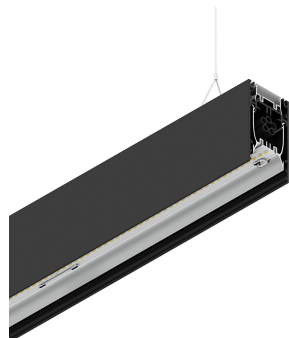

HERO B

108745.02H + 108902.99

novalux
ITALIAN LIGHTING DESIGN SINCE 1948

Features

Use: Indoor
Type of installation: SUSPENDED
Emission: DIRECT/INDIRECT
Optics: OPAL
Colour: BLACK
Dimming: DALI
Emergency: NO
L: 1400mm
A: 53mm
H: 92mm
Made in: ITALY
Warranty: 5 years
Weight: 5kg