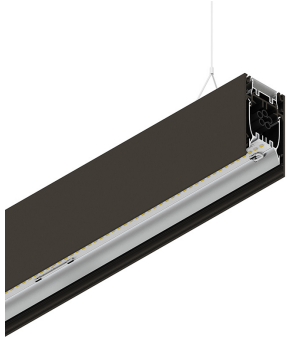

# HERO B

108745.20 + 108902.99

HERO B: 55W 3K 1400 DALI CAF + HERO: DIFF. OPALE PER 1400

**novalux**  
ITALIAN LIGHTING DESIGN SINCE 1948

## Features

Use: Indoor  
Type of installation: SUSPENDED  
Emission: DIRECT/INDIRECT  
Optics: OPAL  
Colour: CAFFE  
Dimming: DALI  
Emergency: NO  
L: 1400mm  
A: 53mm  
H: 92mm  
Made in: ITALY  
Warranty: 5 years  
Weight: 5kg