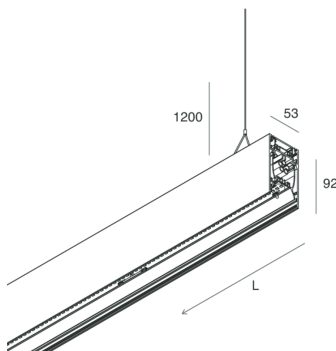

HERO B

108747.21 + 108904.99

HERO B: 79W 3K 1960 DALI CAP + HERO: DIFF. OPALE PER 1960

novalux
ITALIAN LIGHTING DESIGN SINCE 1948

Features

Use: Indoor
Type of installation: SUSPENDED
Emission: DIRECT/INDIRECT
Optics: OPAL
Colour: CAPPUCCINO
Dimming: DALI
Emergency: NO
L: 1960mm
A: 53mm
H: 92mm
Made in: ITALY
Warranty: 5 years
Weight: 7kg