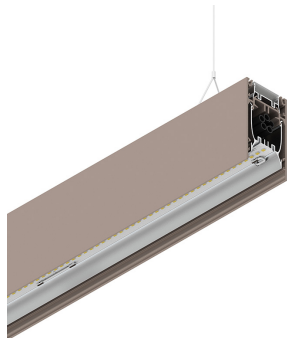

HERO B

108747.21 + 108904.99

HERO B: 79W 3K 1960 DALI CAP + HERO: DIFF. OPALE PER 1960

novalux
ITALIAN LIGHTING DESIGN SINCE 1948

Features

Use: Indoor
Type of installation: SUSPENDED
Emission: DIRECT/INDIRECT
Optics: OPAL
Colour: CAPPUCCINO
Dimming: DALI
Emergency: NO
L: 1960mm
A: 53mm
H: 92mm
Made in: ITALY
Warranty: 5 years
Weight: 7kg

Tech data

Luminaire input power: 88.8W
Luminaire luminous flux: 7643lm
Indirect luminous flux: 4245lm
IP: 40
Insulation class: I
No. of driver per product: 3
Supply voltage: 220-240V 50/60Hz
SELV: Si

Source