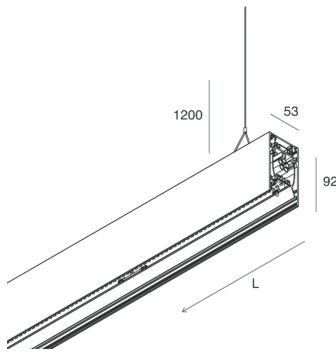

## Features

Use: Indoor  
Type of installation: SUSPENDED  
Emission: DIRECT/INDIRECT  
Optics: OPAL  
Colour: WHITE  
Dimming: DALI  
Emergency: NO  
L: 2240mm  
A: 53mm  
H: 92mm  
Made in: ITALY  
Warranty: 5 years  
Weight: 8kg