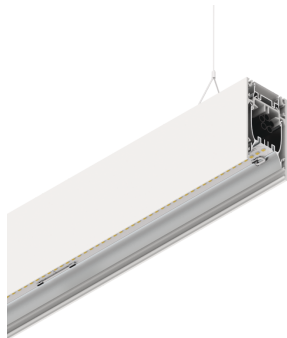

## Features

Use: Indoor  
Type of installation: SUSPENDED  
Emission: DIRECT/INDIRECT  
Optics: OPAL  
Colour: WHITE  
Dimming: DALI  
Emergency: NO  
L: 2240mm  
A: 53mm  
H: 92mm  
Made in: ITALY  
Warranty: 5 years  
Weight: 8kg